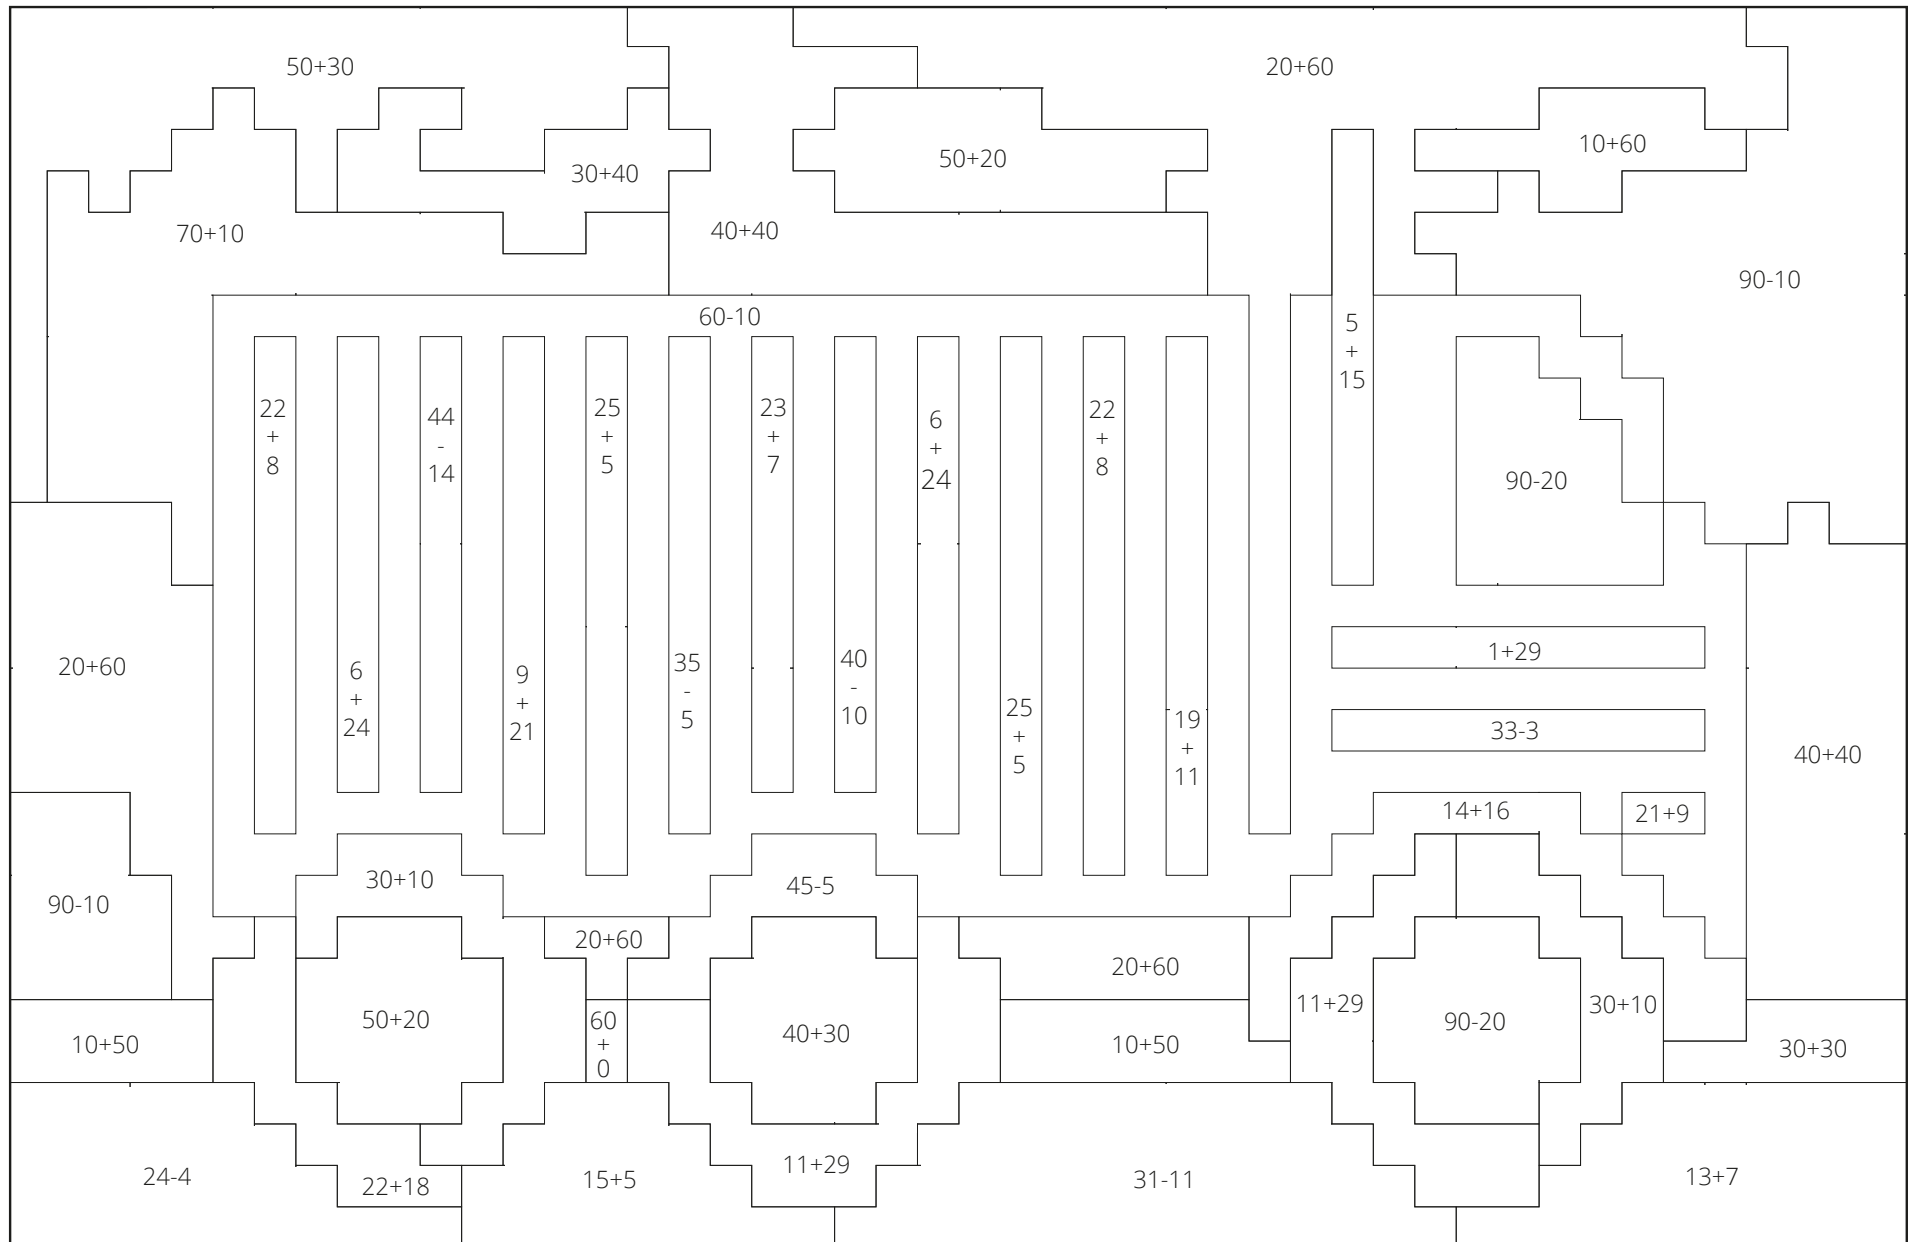

Farvelæg felter

Sværhedsgrade 3

- 2 = 3 = 4 = 5 = 6 = 7 = 8 =